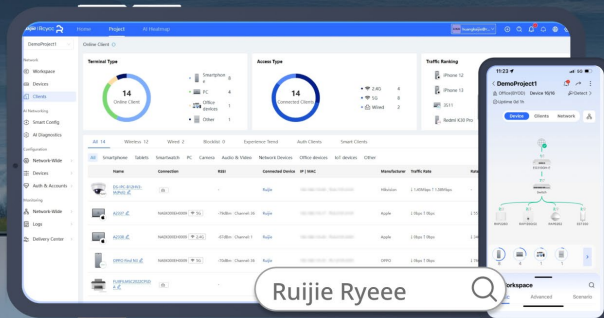

High-Quality Hardware for Smooth Experience

Seamless Connectivity

Highly Adaptable

3x10/100Mbps LAN Ports and 1x10/100Mbps LAN/WAN Port meet your wired terminal access needs. The fully functional LAN/WAN port allows you to use the RG-EW300T as a regular router, which is compatible with cable, fiber, and DSL modems.

Experience Internet Freedom

The Ruijie Ryeey APP provides incredible advanced features, allowing you to remotely manage your network at any time.

Network Status Monitoring

Online Device Monitoring

Remote Reboot